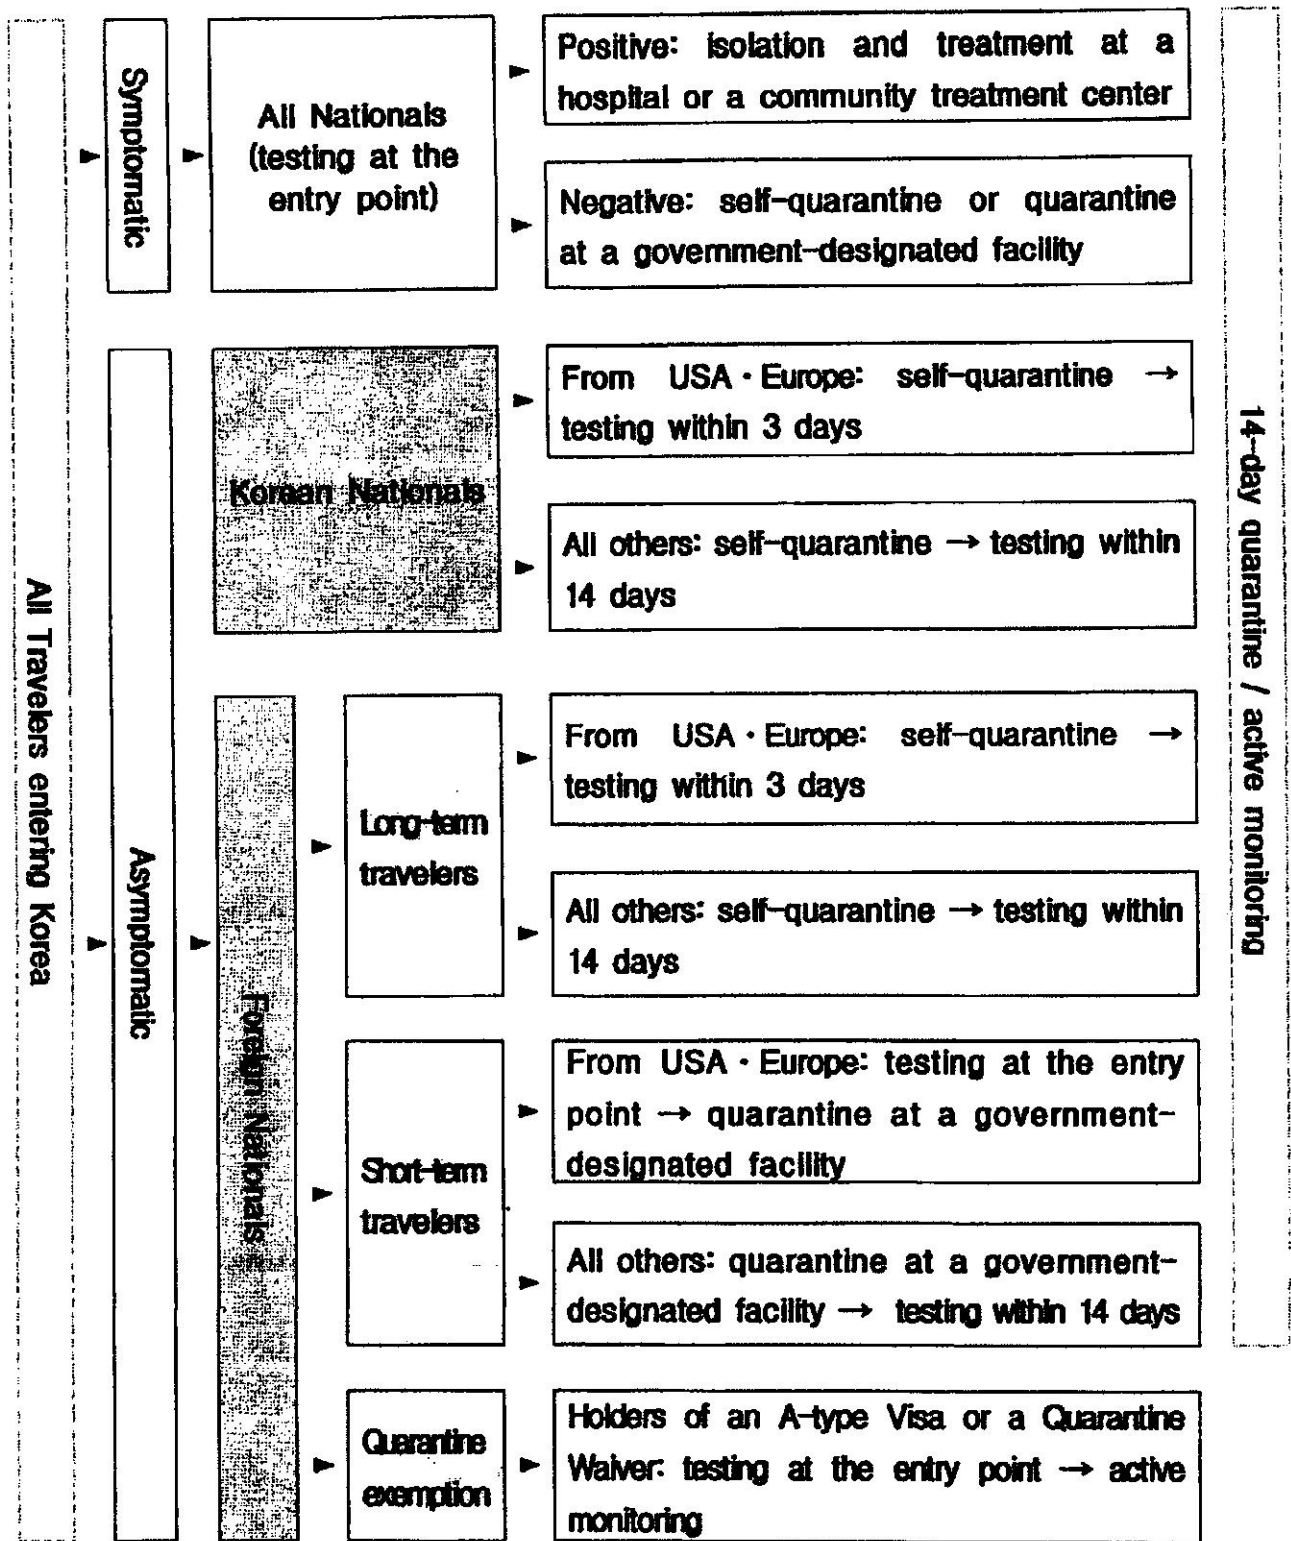

**Enclosure**

**General Scheme  
of the Measures for Inbound Travelers**

※ Self-quarantine, quarantine at a government-designated facility or active monitoring is to be observed for 14 days.